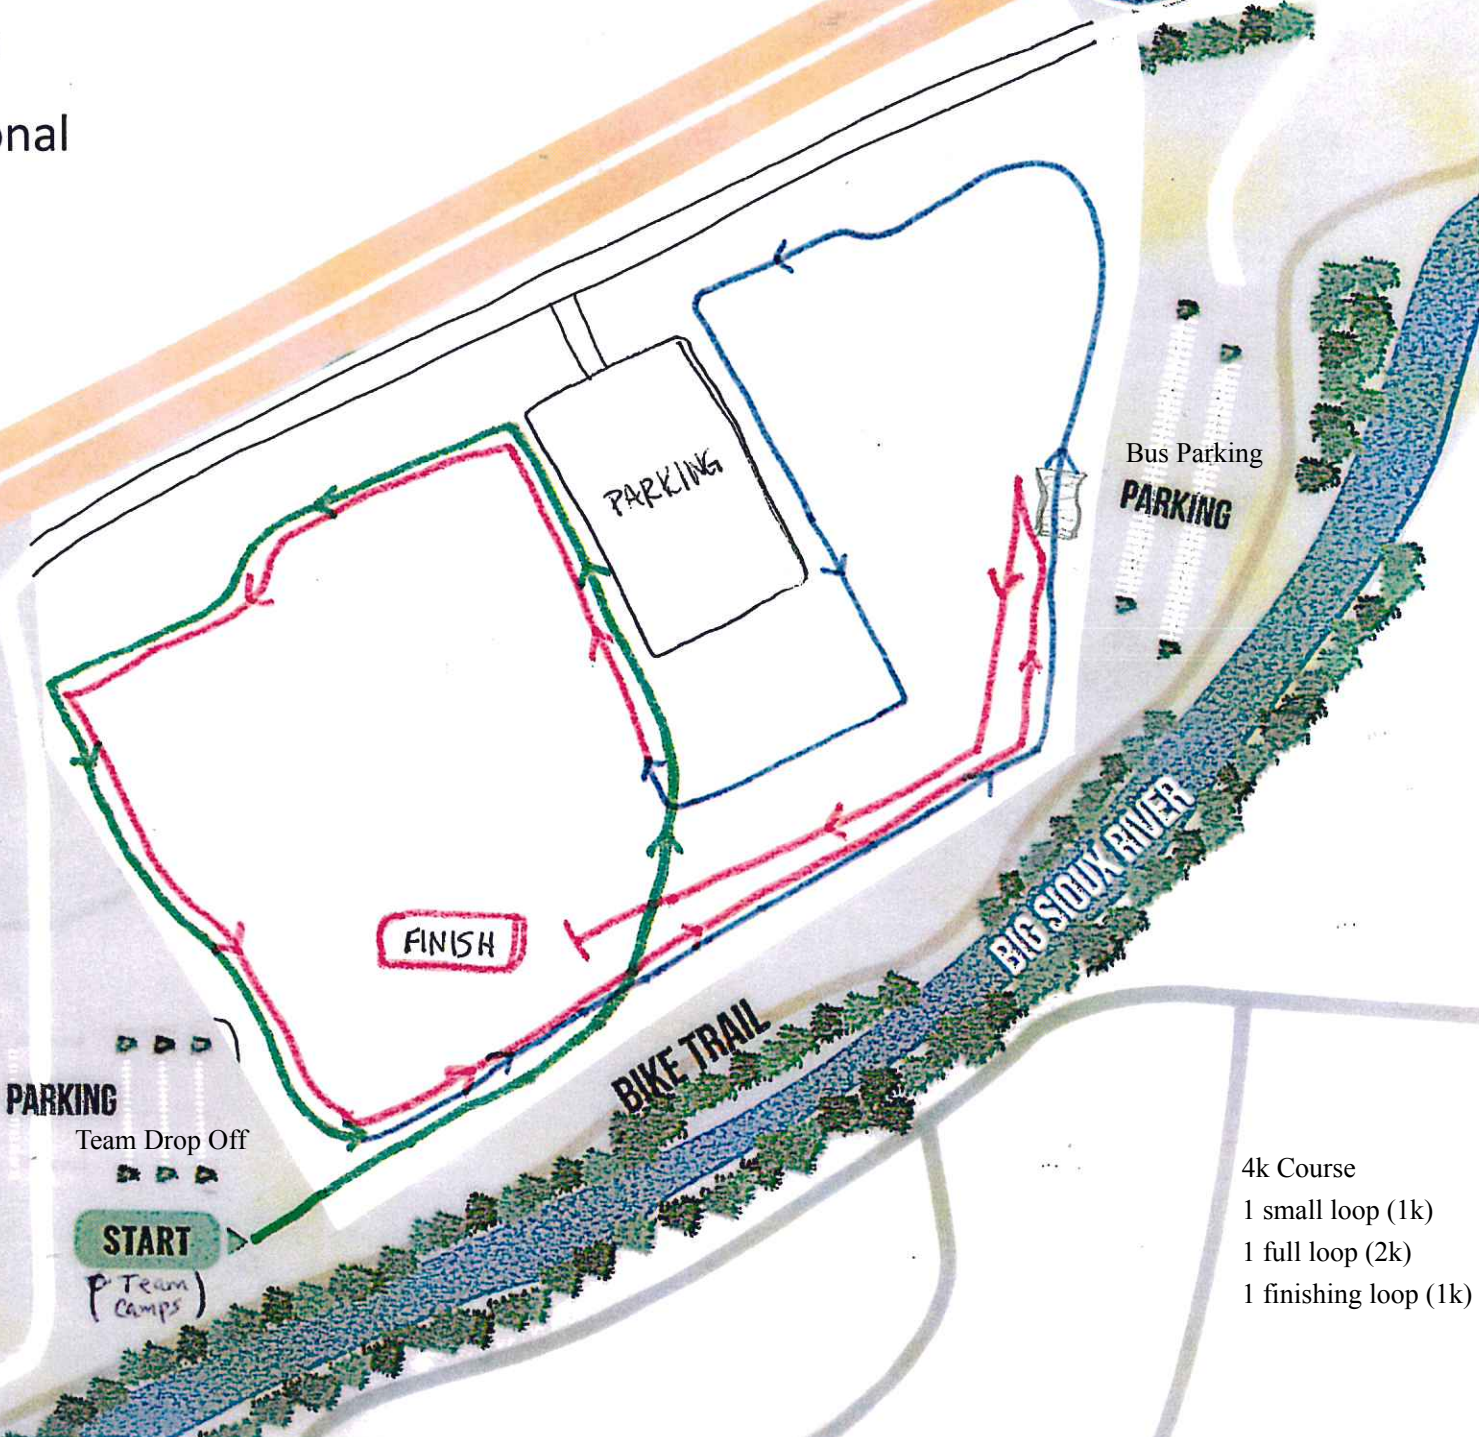

Sioux Falls Christian
Charger XC Invitational
Yankton Trail Park
5k Map

5k Course
2 full loops (2k each)
1 finishing loop (1k)

229

Minnesota Exit

Sioux Falls Christian
Charger XC Invitational
Yankton Trail Park
4k Map

**YANKTON
TRAIL PARK**

PARKING
 Team Drop Off
START
 Team Camps
 Enter and Exit from 57th
 Exit to the west (turn right)

57th Street

4k Course
 1 small loop (1k)
 1 full loop (2k)
 1 finishing loop (1k)