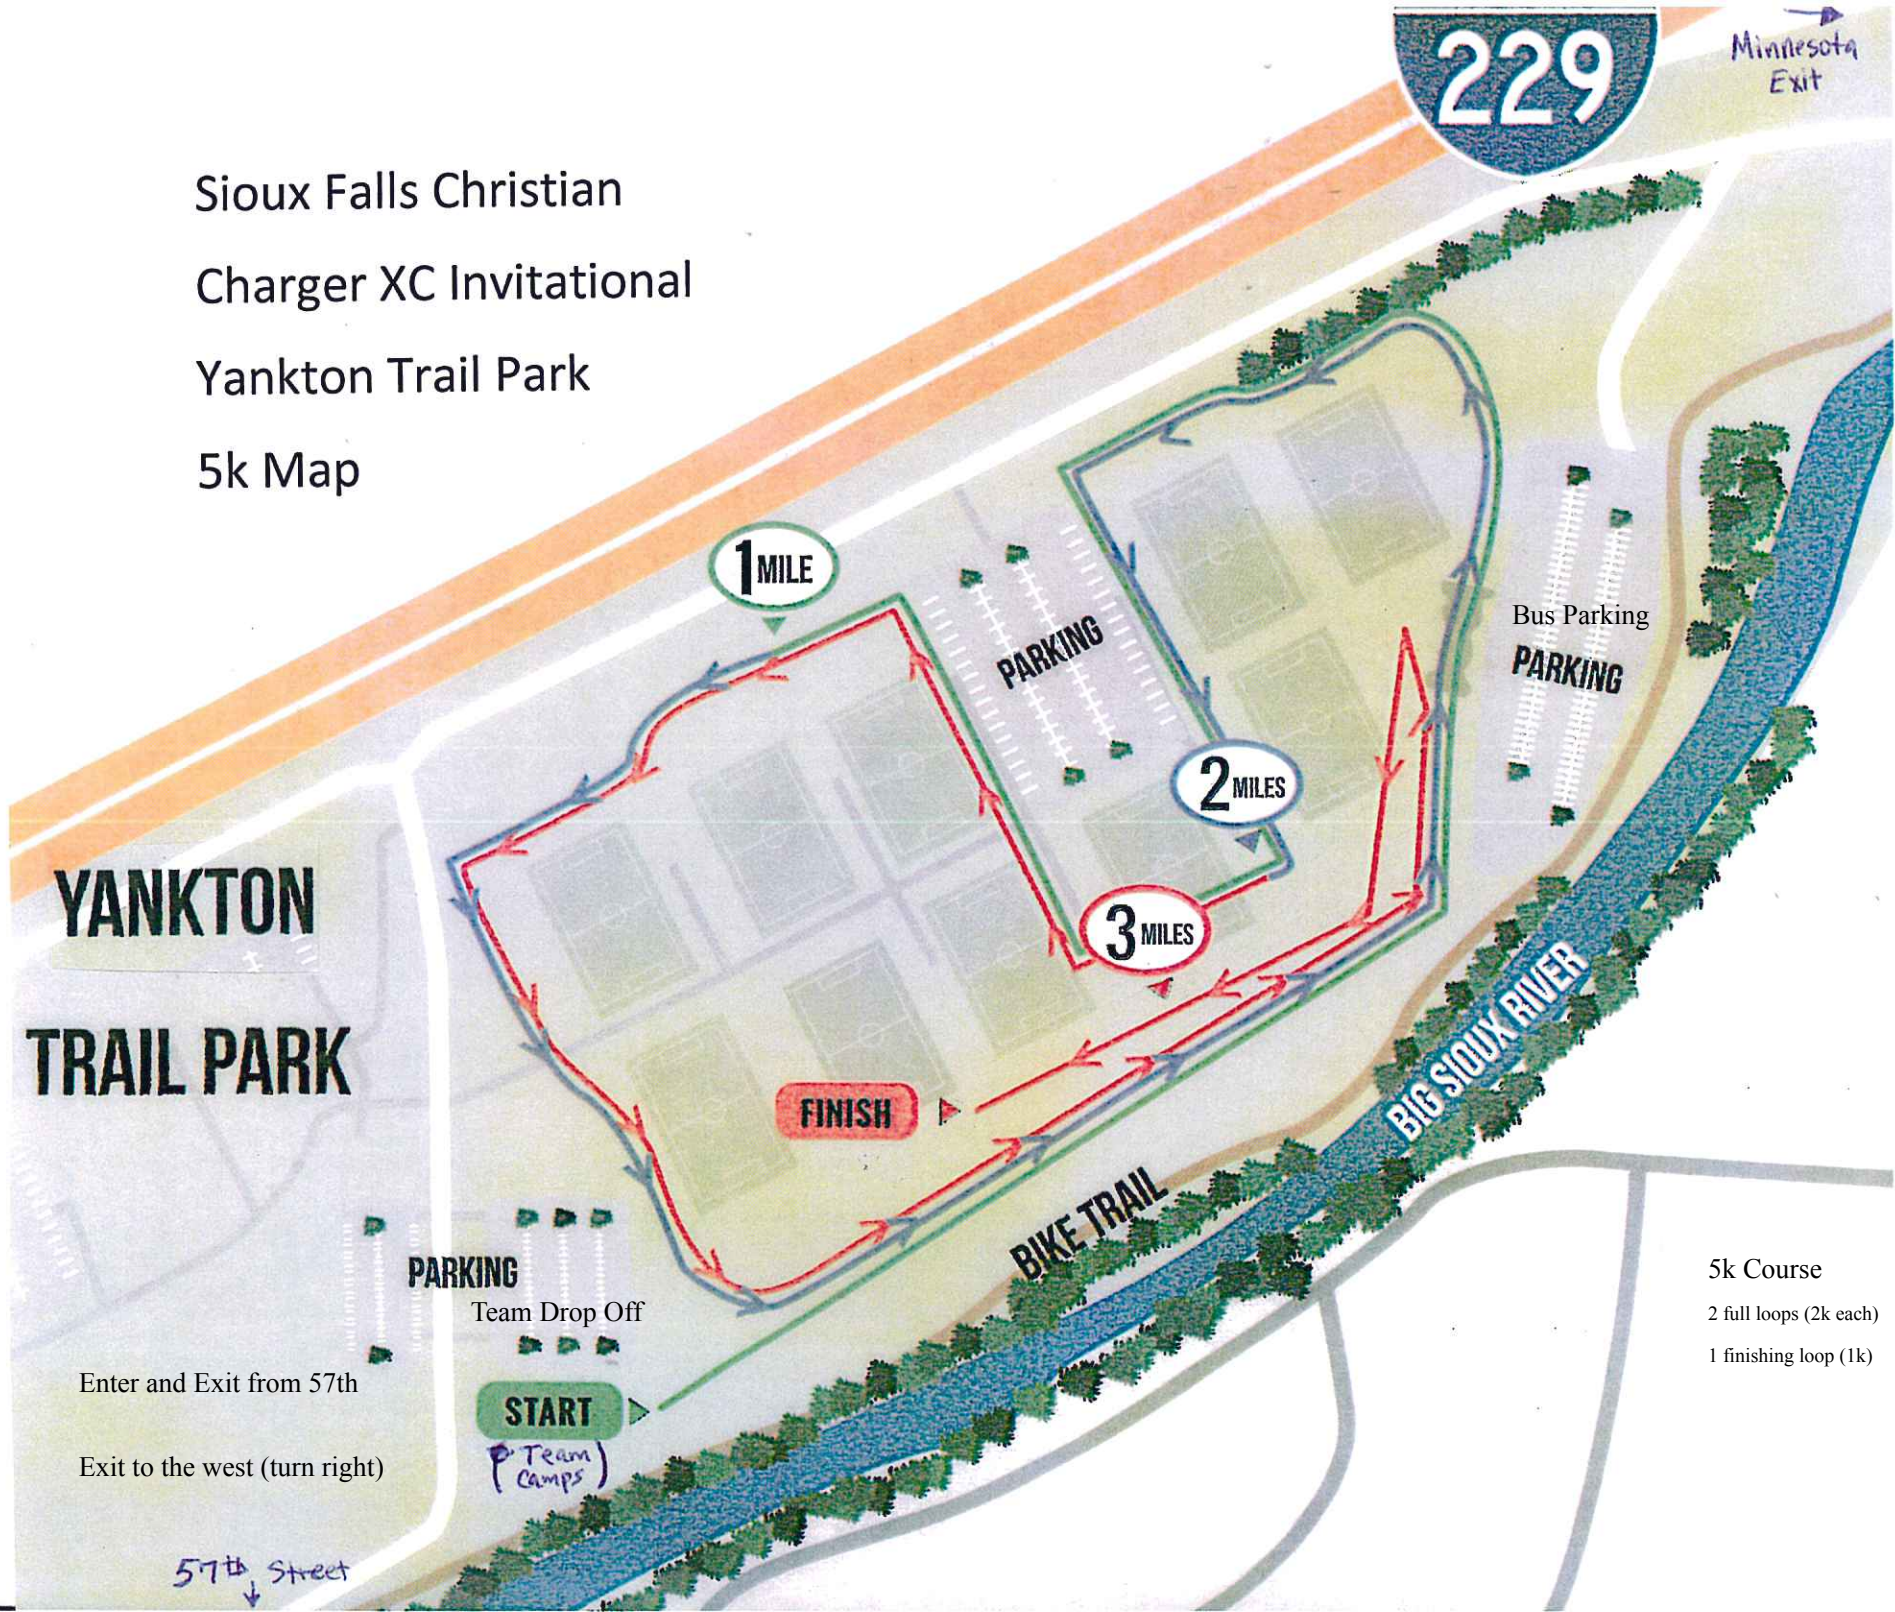

Sioux Falls Christian
Charger XC Invitational
Yankton Trail Park
5k Map

5k Course
2 full loops (2k each)
1 finishing loop (1k)

229

Minnesota Exit

Sioux Falls Christian
Charger XC Invitational
Yankton Trail Park
4k Map

**YANKTON
TRAIL PARK**

PARKING
 Team Drop Off
START
 Team Camps
 Enter and Exit from 57th
 Exit to the west (turn right)

57th Street

4k Course
 1 small loop (1k)
 1 full loop (2k)
 1 finishing loop (1k)